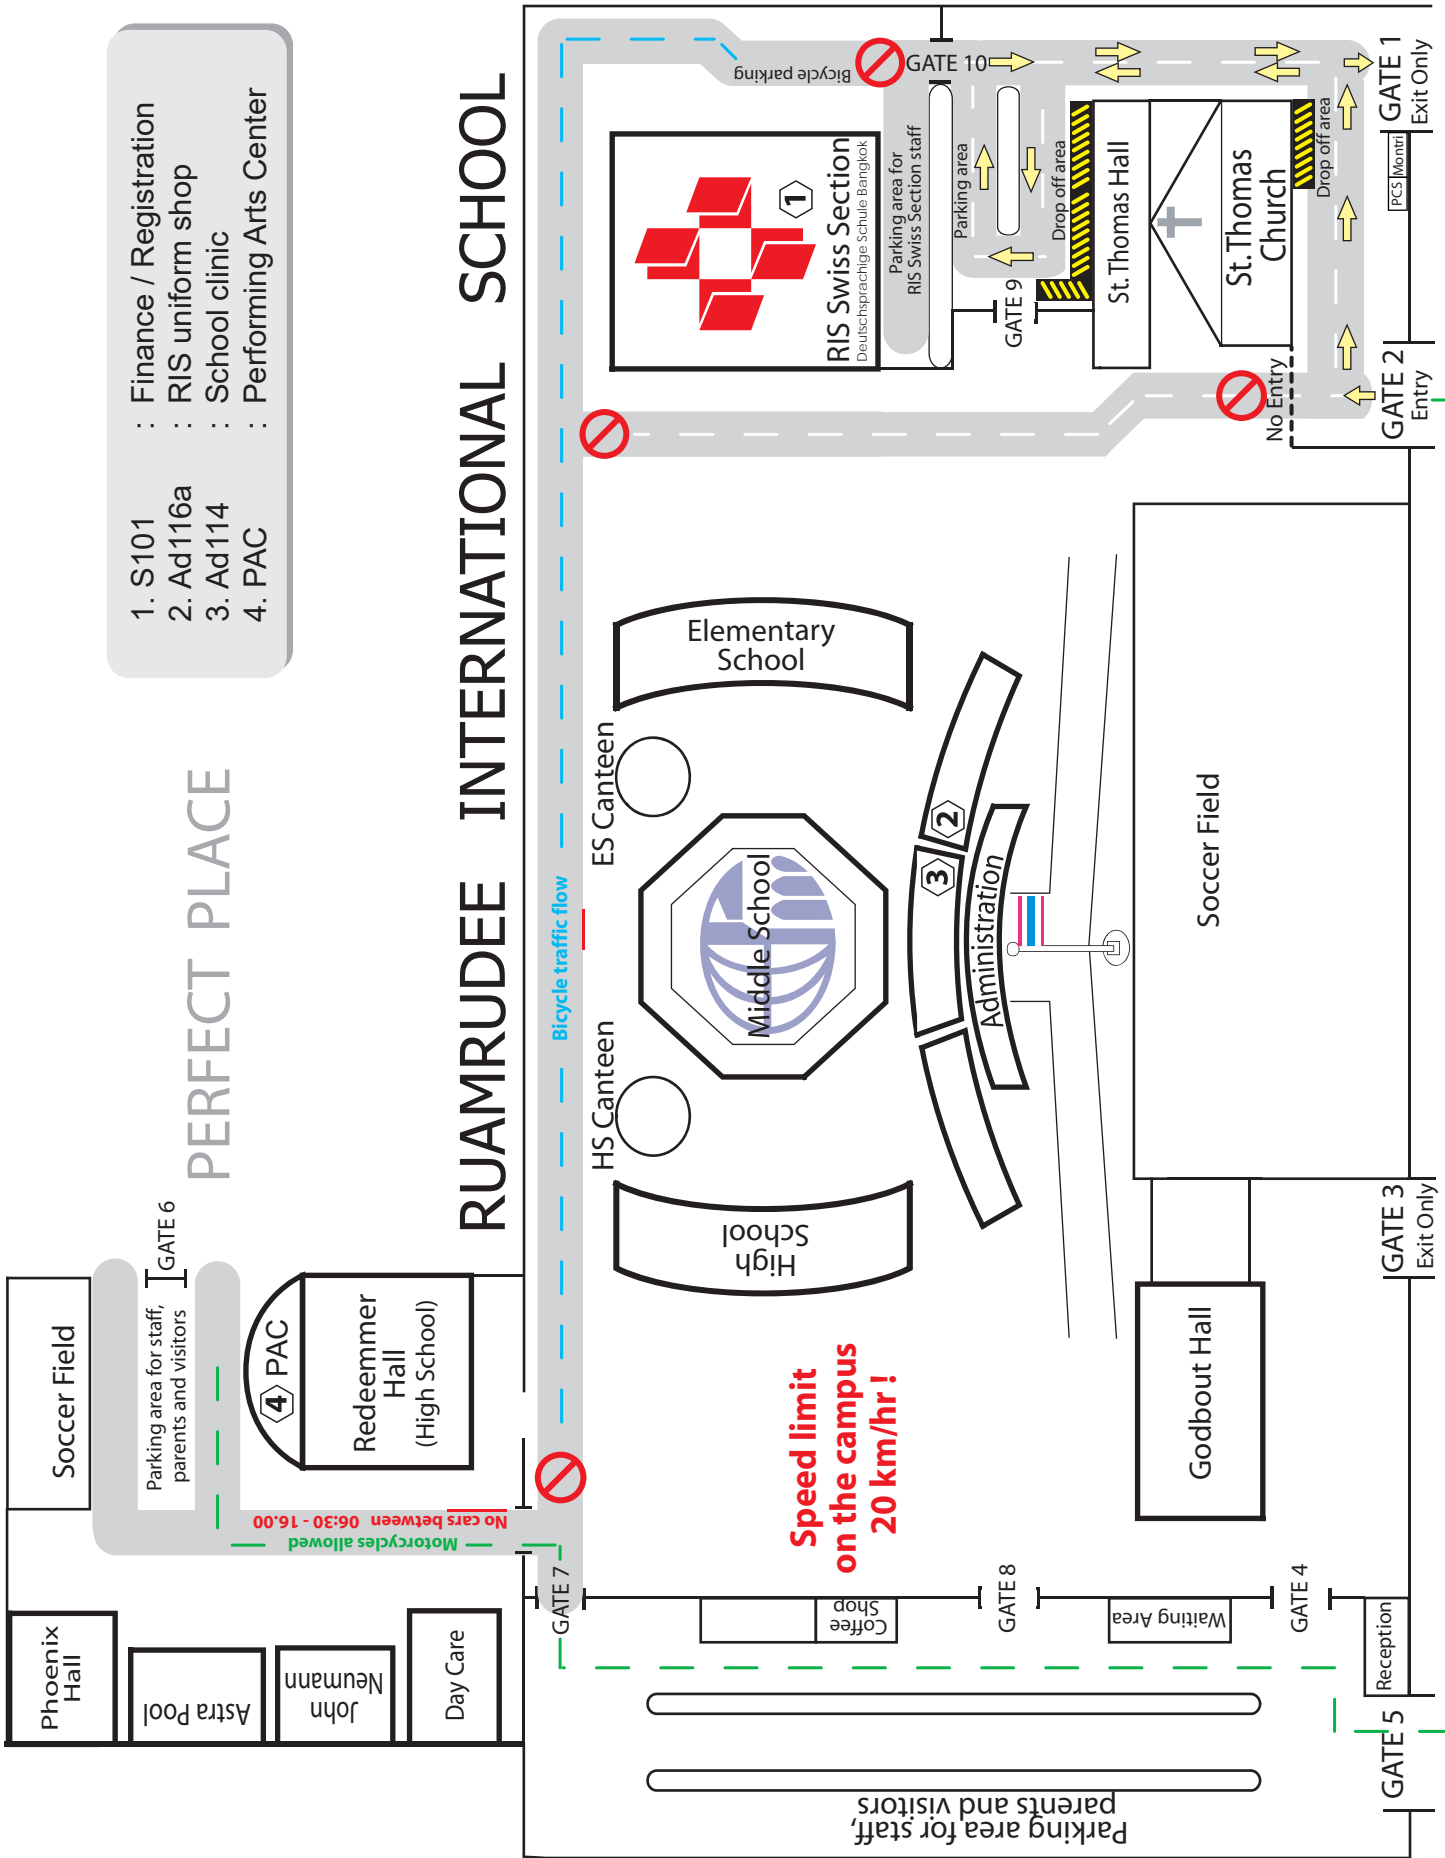

- 1. S101 : Finance / Registration
- 2. Ad116a : RIS uniform shop
- 3. Ad114 : School clinic
- 4. PAC : Performing Arts Center

PERFECT PLACE

RUAMRUDEE INTERNATIONAL SCHOOL

Parking area for parents and visitors